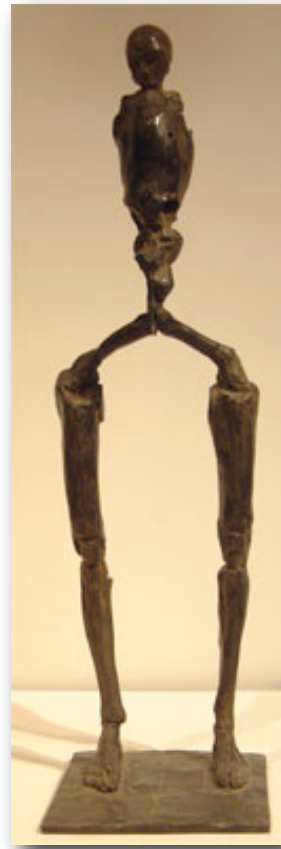

GALLERIA DEL LEONE

Pricelist 2010*

Available sculptures by Laurent Belloni

LE CHIEN, 1996, edition of 8
bronze, mm 140 X 200 x 110 € 2800

LES DEUX FRERES, 2001, edition of 8
bronze, mm 210 X 120 x 90 € 3000

* Prices do not include shipping expenses

GALLERIA DEL LEONE

TETE I, 2002, edition of 8
bronze, mm 155 X 70 x 80 € 1300

TETE II, 2002, edition of 8
bronze, mm 150 X 60 x 100 € 1300

TETE III, 2002, edition of 8
bronze, mm 160 X 70 x 100 € 1300

GALLERIA DEL LEONE

MOUCHE, 2007, unique piece
bronze, mm 140 X 160 x 80 € 1800

HOMME DEBOUT, 1996, edition of 8
bronze, mm 450 X 130 x 150 € 3000